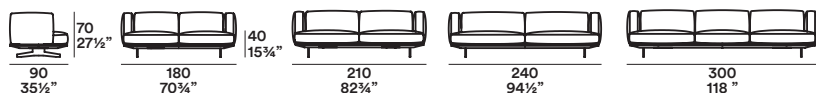

Sofa with wooden frame, upholstered with variable density polyurethane; fabric cover completely removable, fixed leather upholstery in the structure and removable on cushions; metal feet in bronze finish.

Dimensioni / Dimensions

Divano / Sofa

Terminale DX-SX / End Element Rh-Lh

Pouf / Pouf

Oliver / Sergio Brioschi

Finiture / Finishings

	tessuto fabric	pelle leather	eco pelle eco leather	eco Nabuk eco Nabuk
categoria A A category	•			
categoria B B category	•		•	•
categoria C C category	•			
categoria D D category	•			
pelle pieno fiore corretto K corrected grain leather K		•		
pelle pieno fiore W full-grain leather W		•		
pelle anilina Y aniline leather Y		•		
pelle Nabuck X Nabuck leather X		•		
tessuto cliente customer's fabric	•	•	•	•