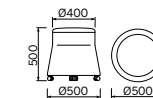

3D  
h 500 mm

with casters  
h 500 mm

3D  
h 600 mm

with casters  
h 600 mm

**Joy** — Creativity at colour level. The Joy pouf embodies original geometric linearity, played out on slim proportions and measured slants, enhanced by a pleasing colour contrast. An item of furniture with multiple intended uses, functional and decorative. An attractive seat, comfortable in use. Available in different versions with customisation of the distinctive and sophisticated two-colour scheme.

**Pouf 3D h 500 mm**

Pouf 3D h 500 mm

**Pouf 3D h 600 mm**

Pouf 3D h 600 mm

**Pouf con ruote h 500 mm**

Pouf with casters h 500 mm

**Pouf con ruote h 600 mm**

Pouf with casters h 600 mm