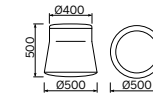

3D  
h 500 mm

with casters  
h 500 mm

3D  
h 600 mm

with casters  
h 600 mm

**Joy** — Creativity at colour level. The Joy pouf embodies original geometric linearity, played out on slim proportions and measured slants, enhanced by a pleasing colour contrast. An item of furniture with multiple intended uses, functional and decorative. An attractive seat, comfortable in use. Available in different versions with customisation of the distinctive and sophisticated two-colour scheme.

**Pouf 3D h 500 mm**

Pouf 3D h 500 mm

**Pouf 3D h 600 mm**

Pouf 3D h 600 mm

**Pouf con ruote h 500 mm**

Pouf with casters h 500 mm

**Pouf con ruote h 600 mm**

Pouf with casters h 600 mm