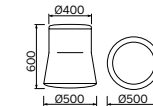

3D  
h 500 mm

with casters  
h 500 mm

3D  
h 600 mm

with casters  
h 600 mm

**Joy** — Creativity at colour level. The Joy pouf embodies original geometric linearity, played out on slim proportions and measured slants, enhanced by a pleasing colour contrast. An item of furniture with multiple intended uses, functional and decorative. An attractive seat, comfortable in use. Available in different versions with customisation of the distinctive and sophisticated two-colour scheme.

**Pouf 3D h 500 mm**

Pouf 3D h 500 mm

**Pouf 3D h 600 mm**

Pouf 3D h 600 mm

**Pouf con ruote h 500 mm**

Pouf with casters h 500 mm

**Pouf con ruote h 600 mm**

Pouf with casters h 600 mm